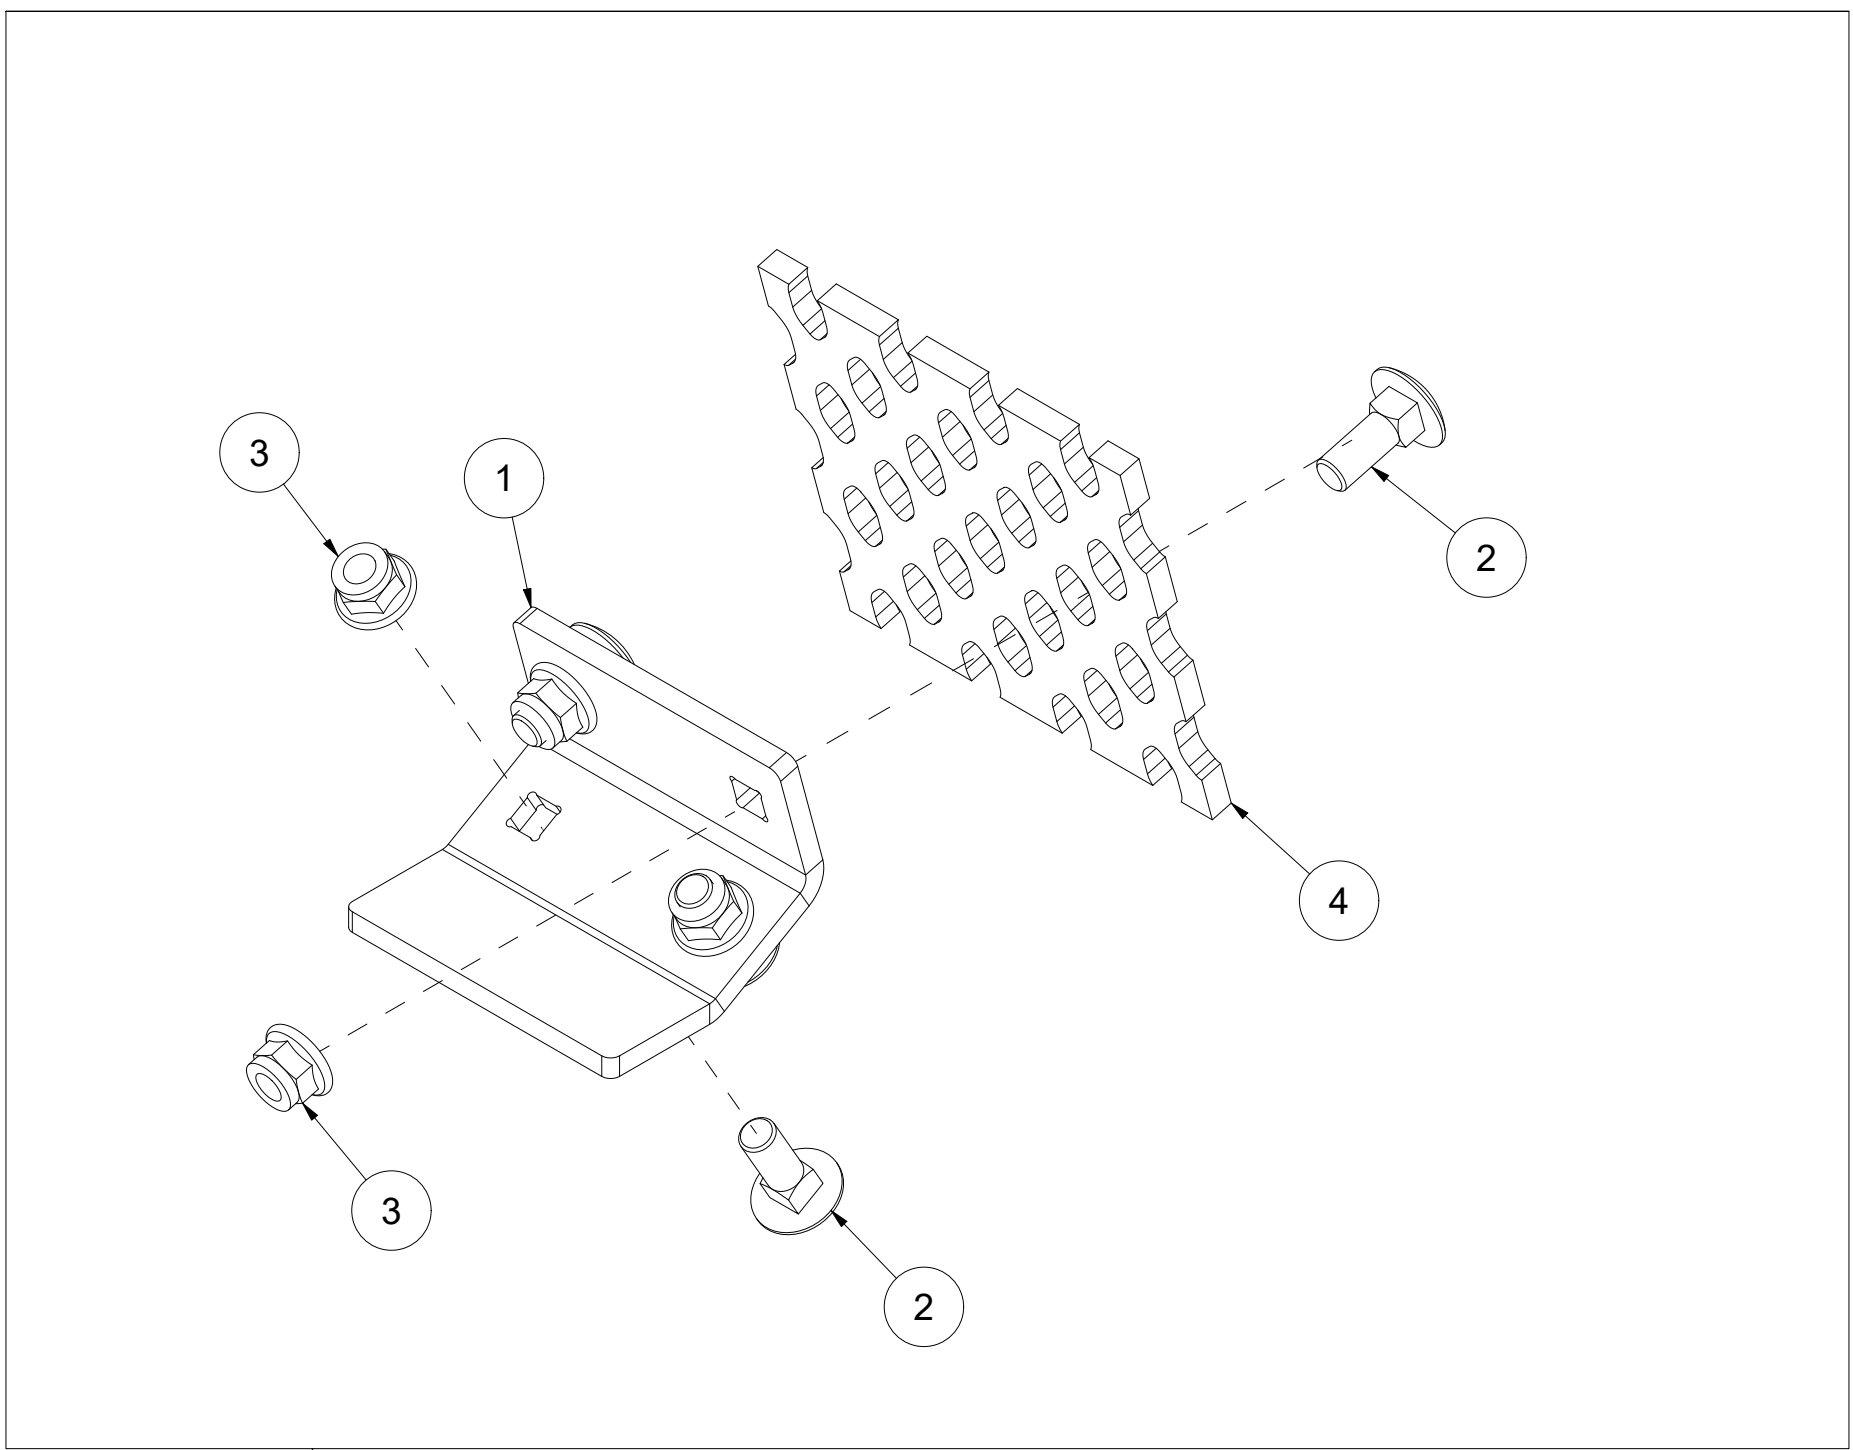

010 Ice scraper skid pad TFP240

Pos	Qty	Article no	Designation
1	2	25301074	Ice scraper bracket
2	8	2344491	Locking screw M16x45 ElZn 8.8 DIN 603
3	8	2489175	Locking nut with flange M16 ElZn DIN 6926
4	2	25301102	Ice scraper steel 11x200x203