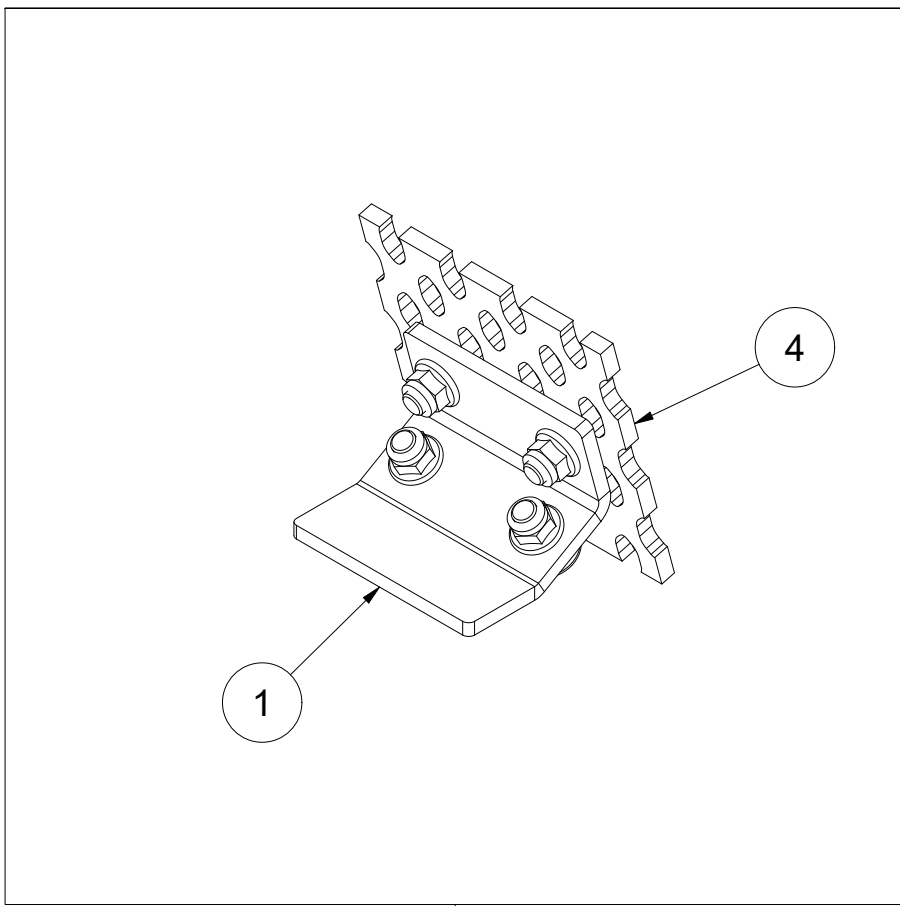

010 Ice scraper skid pad TFP240

Pos	Qty	Article no	Designation
1	2	25301074	Ice scraper bracket
2	8	2344491	Locking screw M16x45 ElZn 8.8 DIN 603
3	8	2489175	Locking nut with flange M16 ElZn DIN 6926
4	2	25301102	Ice scraper steel 11x200x203